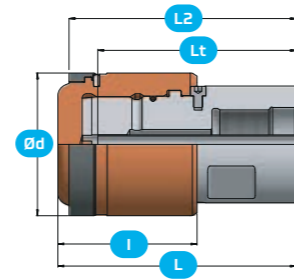

Dimensional parameters

02 Conducta B-R: with ring

REFERENCE