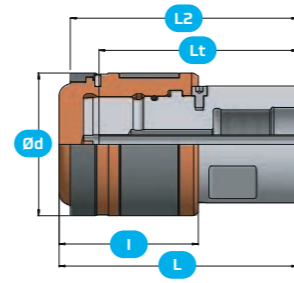

Dimensional parameters

03 Conducta B-RS: with Ring and Spring Bush

REFERENCE

TYPE	HOLDER	D	VAC	RING WIDTH	PLUNGER	RING	SPRING BUSH	HOLDER	PRESSURE RING
Conducta B	1.0	40		short	KBUF001004001251			TBUF001025100251	
Conducta B	1.0	45		short	KBUF001004501251			TBUF001025100251	
Conducta B	1.5	50		short	KBUF001505001251			TBUF001530100301	
Conducta B	1.5	55		short	KBUF001505501251			TBUF001530100301	
Conducta B	2.5	60		short	KBUF002506001251			TBUF002540120301	
Conducta B	2.5	70		short	KBUF002507001251			TBUF002540120301	
Conducta B	2.5	75		short	KBUF002507501251			TBUF002540120301	
Conducta B	3.0	70		short	KBUF003007001251			TBUF003045100301	
Conducta B	3.0	75		short	KBUF003007501251			TBUF003045100301	
Conducta B	3.0	80		short	KBUF003008001251			TBUF003045100301	
Conducta B	3.5	80		short	KBUF003508001251			TBUF003555140351	
Conducta B	3.5	85		short	KBUF003508501251			TBUF003555140351	
Conducta B	3.5	90		short	KBUF003509001251			TBUF003555140351	
Conducta B	3.5	95		short	KBUF003509501251			TBUF003555140351	
Conducta B	3.5	100		short	KBUF003510001251			TBUF003555140351	
Conducta B	4.0	90		short	KBUF004009001251			TBUF004064100421	
Conducta B	4.0	95		short	KBUF004009501251			TBUF004064100421	
Conducta B	4.0	100		short	KBUF004010001251			TBUF004064100421	
Conducta B	4.0	110		short	KBUF004011001251			TBUF004064100421	
Conducta B	4.0	115		short	KBUF004011501251			TBUF004064100421	
Conducta B	4.0	120		short	KBUF004012001251			TBUF004064100421	
Conducta B	4.5	110		short	KBUF004511001251			TBUF004580100601	
Conducta B	4.5	115		short	KBUF004511501251			TBUF004580100601	
Conducta B	4.5	120		short	KBUF004512001251			TBUF004580100601	
Conducta B	4.5	125		short	KBUF004512501251			TBUF004580100601	
Conducta B	4.5	130		short	KBUF004513001251			TBUF004580100601	
Conducta B	4.5	140		short	KBUF004514001251			TBUF004580100601	
Conducta B	5.0	130		short	KBUF005013001251			TBUF005090100601	
Conducta B	5.0	140		short	KBUF005014001251			TBUF005090100601	
Conducta B	5.0	150		short	KBUF005015001251			TBUF005090100601	
Conducta B	6.0	150		short	KBUF006015001251			TBUF060105110651	
Conducta B	6.0	160		short	KBUF006016001251			TBUF060105110651	
Conducta B	6.0	170		short	KBUF006017001251			TBUF060105110651	
Conducta B	7.0	160		short	KBUF007016001251			TBUF070120100651	
Conducta B	7.0	170		short	KBUF007017001251			TBUF070120100651	
Conducta B	7.0	180		short	KBUF007018001251			TBUF070120100651	
Conducta B	7.0	190		short	KBUF007019001251			TBUF070120100651	

DIMENSION